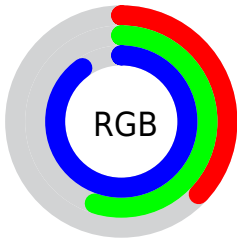

Distribution

Red (37%)

Green (55%)

Blue (90%)