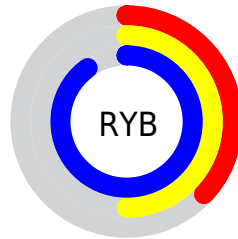

Red (37%)

Yellow (50%)

Blue (90%)