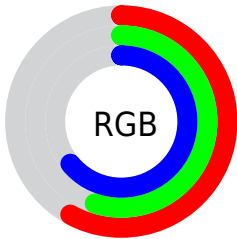

Distribution

Red (58%)

Green (55%)

Blue (64%)