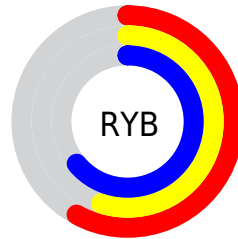

Details

The XYZ color **28.2017, 27.6964, 38.5099** is a light color, and the websafe version is hex **999999**. A complement of this color would be **31.3493, 35.0571, 29.9267**, and the grayscale version is **26.8859, 28.2861, 30.8035**.

A 20% lighter version of the original color is **56.3038, 56.2021, 74.2102**, and **11.4552, 11.0014, 16.5587** is the 20% darker color. If you saturate the color by 10%, you get **24.1588, 22.3351, 37.6886**, and if you desaturate by 10%, it is **32.7757, 33.8567, 39.4583**.

Distribution

Red (58%)

Green (55%)

Blue (64%)

Red (58%)

Yellow (55%)

Blue (64%)

Cyan (9%)

Magenta (14%)

Yellow (0%)

Black (36%)

Cyan (42%)

Magenta (45%)

Yellow (36%)

Brightness & Saturation Gradients

These gradients show how the XYZ color 28.2017, 27.6964, 38.5099 changes by changing the brightness by 10 percent. The first figure shows a shift by +10% for each color and the second figure -10%.