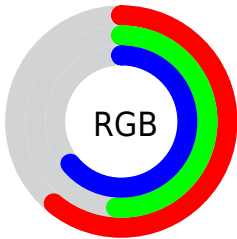

Distribution

- Red (61%)
- Green (51%)
- Blue (64%)