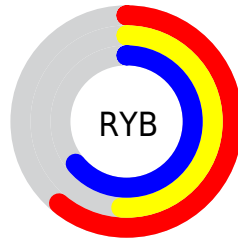

- Red (61%)
- Yellow (51%)
- Blue (64%)