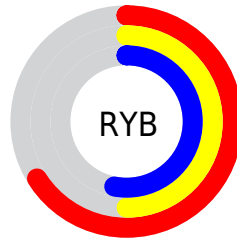

- Red (66%)
- Yellow (50%)
- Blue (53%)