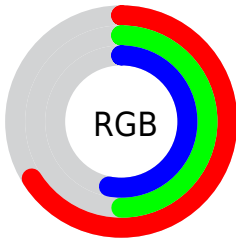

Distribution

- Red (66%)
- Green (50%)
- Blue (53%)