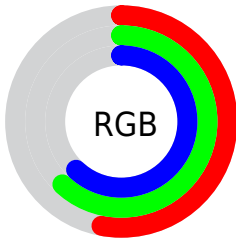

Distribution

Red (53%)

Green (62%)

Blue (62%)