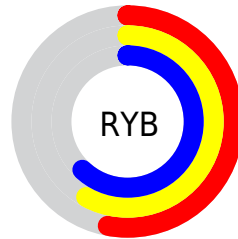

Details

The XYZ color **28.3901, 32.0732, 37.0422** is a dark color, and the websafe version is hex **999999**. A complement of this color would be **27.1389, 26.3472, 26.5782**, and the grayscale version is **29.4589, 30.9931, 33.7515**.

A 20% lighter version of the original color is **56.5435, 63.0840, 72.1471**, and **11.6578, 13.5082, 15.9028** is the 20% darker color. If you saturate the color by 10%, you get **26.0344, 30.8596, 36.9320**, and if you desaturate by 10%, it is **31.1250, 33.4839, 37.1715**.

Distribution

Red (53%)

Green (62%)

Blue (62%)

Red (53%)

Yellow (58%)

Blue (62%)

Cyan (15%)

Magenta (0%)

Yellow (0%)

Black (38%)

Cyan (47%)

Magenta (38%)

Yellow (38%)

Brightness & Saturation Gradients

These gradients show how the XYZ color 28.3901, 32.0732, 37.0422 changes by changing the brightness by 10 percent. The first figure shows a shift by +10% for each color and the second figure -10%.