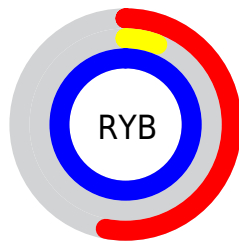

- Red (53%)
- Yellow (6%)
- Blue (100%)