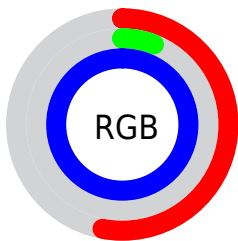

Distribution

- Red (53%)
- Green (6%)
- Blue (100%)