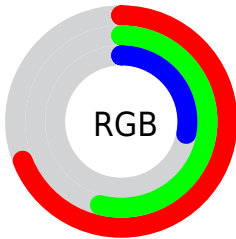

Distribution

Red (69%)

Green (54%)

Blue (28%)