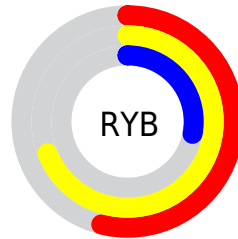

Details

The XYZ color **28.2468, 27.7063, 9.9900** is a dark color, and the websafe version is hex **CC9966**. A complement of this color would be **16.4022, 16.1397, 43.8455**, and the grayscale version is **25.6527, 26.9886, 29.3906**.

A 20% lighter version of the original color is **56.1873, 55.8942, 26.2396**, and **11.4480, 10.9432, 2.3195** is the 20% darker color. If you saturate the color by 10%, you get **26.8219, 25.6515, 7.0649**, and if you desaturate by 10%, it is **29.8991, 29.9501, 13.8116**.

Distribution

Red (69%)

Green (54%)

Blue (28%)

Red (54%)

Yellow (69%)

Blue (28%)

Cyan (0%)