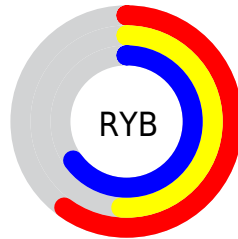

# Details

The XYZ color **28.1517, 25.3606, 39.9705** is a light color, and the websafe version is hex **9999CC**. A complement of this color would be **28.9375, 34.9739, 25.9957**, and the grayscale version is **25.1929, 26.5049, 28.8638**.

A 20% lighter version of the original color is **56.2073, 52.2851, 76.2368**, and **11.5567, 9.8587, 17.5135** is the 20% darker color. If you saturate the color by 10%, you get **25.0677, 20.7683, 39.2470**, and if you desaturate by 10%, it is **31.6486, 30.7008, 40.8173**.

# Distribution

Red (60%)

Green (51%)

Blue (65%)

Red (60%)

Yellow (51%)

Blue (65%)

Cyan (8%)