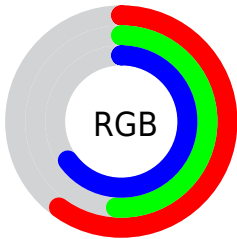

Distribution

Red (60%)

Green (51%)

Blue (65%)