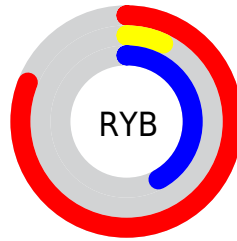

- Red (81%)
- Yellow (7%)
- Blue (42%)