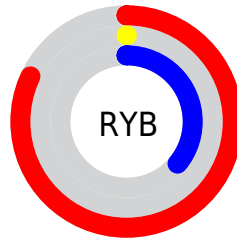

- Red (82%)
- Yellow (0%)
- Blue (36%)