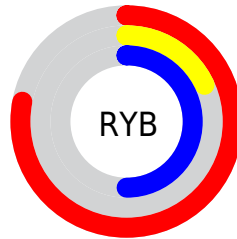

Details

The XYZ color **28.2015, 15.5973, 21.9463** is a dark color, and the websafe version is hex **CC3399**. The color can be described as dark muted rose. A complement of this color would be **24.5783, 42.2774, 23.6976**, and the grayscale version is **12.4253, 13.0724, 14.2359**.

A 20% lighter version of the original color is **54.8382, 35.1116, 47.6030**, and **12.0587, 6.0535, 7.9300** is the 20% darker color. If you saturate the color by 10%, you get **27.0045, 14.1269, 18.6999**, and if you desaturate by 10%, it is **29.8129, 17.8089, 25.6007**.

Distribution

Red (78%)

Green (18%)

Blue (50%)

Red (78%)

Yellow (18%)

Blue (50%)

Cyan (0%)