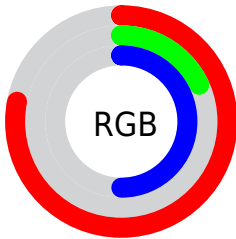

Distribution

Red (78%)

Green (18%)

Blue (50%)