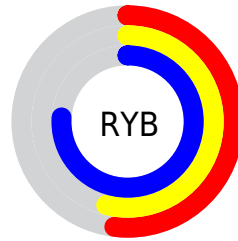

Details

The XYZ color **28.3561, 26.7729, 54.7121** is a light color, and the websafe version is hex **9999CC**. A complement of this color would be **44.8957, 49.9901, 29.4740**, and the grayscale version is **25.7395, 27.0799, 29.4901**.

A 20% lighter version of the original color is **56.5651, 54.4833, 98.8018**, and **11.5352, 10.4592, 26.2218** is the 20% darker color. If you saturate the color by 10%, you get **23.2075, 20.6098, 53.7943**, and if you desaturate by 10%, it is **34.5052, 34.0956, 55.8019**.

Distribution

Red (52%)

Green (54%)

Blue (76%)

Red (52%)

Yellow (54%)

Blue (76%)

Cyan (31%)

Magenta (29%)

Yellow (0%)

Black (24%)

Cyan (48%)

Magenta (46%)

Yellow (24%)

Brightness & Saturation Gradients

These gradients show how the XYZ color 28.3561, 26.7729, 54.7121 changes by changing the brightness by 10 percent. The first figure shows a shift by +10% for each color and the second figure -10%.