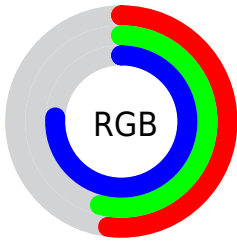

Distribution

Red (52%)

Green (54%)

Blue (76%)