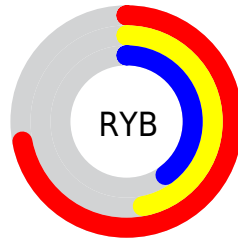

- Red (72%)
- Yellow (47%)
- Blue (40%)