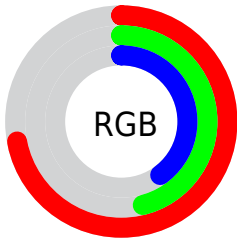

Distribution

- Red (72%)
- Green (46%)
- Blue (40%)