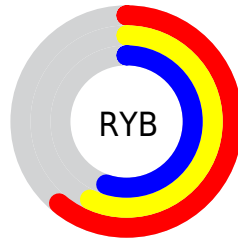

Details

The XYZ color **28.3438, 28.8785, 28.5063** is a dark color, and the websafe version is hex **999999**. A complement of this color would be **27.7148, 30.0221, 35.7871**, and the grayscale version is **27.7546, 29.1999, 31.7987**.

A 20% lighter version of the original color is **56.5725, 58.0428, 58.0909**, and **11.6316, 11.7299, 11.1022** is the 20% darker color. If you saturate the color by 10%, you get **25.6976, 25.2816, 22.3962**, and if you desaturate by 10%, it is **31.3170, 32.8682, 35.5286**.

Distribution

Red (61%)

Green (56%)

Blue (55%)

Red (61%)

Yellow (57%)

Blue (55%)

Cyan (0%)