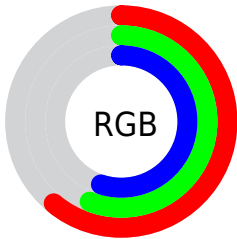

Distribution

Red (61%)

Green (56%)

Blue (55%)