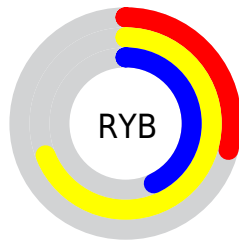

# Details

The XYZ color **28.3198, 37.7919, 12.4586** is a dark color, and the websafe version is hex **99CC66**. A complement of this color would be **16.7601, 11.4588, 42.9256**, and the grayscale version is **31.4137, 33.0497, 35.9911**.

A 20% lighter version of the original color is **56.5229, 71.9522, 30.9878**, and **11.5595, 16.6431, 3.3127** is the 20% darker color. If you saturate the color by 10%, you get **26.8018, 37.0711, 9.6534**, and if you desaturate by 10%, it is **30.0619, 38.6112, 16.1555**.

# Distribution

Red (56%)

Green (69%)

Blue (29%)

Red (29%)

Yellow (69%)

Blue (43%)

Cyan (19%)