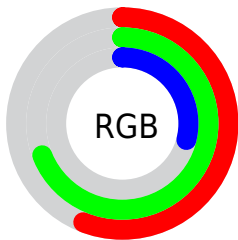

Distribution

Red (56%)

Green (69%)

Blue (29%)