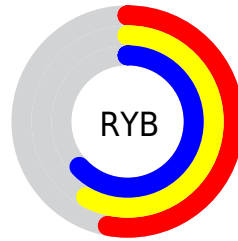

Details

The XYZ color **28.4914, 32.0953, 38.4116** is a light color, and the websafe version is hex **999999**. A complement of this color would be **27.9469, 27.1895, 26.3299**, and the grayscale version is **29.4718, 31.0066, 33.7662**.

A 20% lighter version of the original color is **56.9280, 63.2377, 74.1714**, and **11.7283, 13.5260, 16.7445** is the 20% darker color. If you saturate the color by 10%, you get **25.8157, 30.2674, 38.2003**, and if you desaturate by 10%, it is **31.5641, 34.1361, 38.6441**.

Distribution

Red (53%)

Green (62%)

Blue (63%)

Red (53%)

Yellow (58%)

Blue (63%)

Cyan (17%)