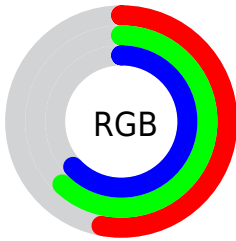

Distribution

Red (53%)

Green (62%)

Blue (63%)