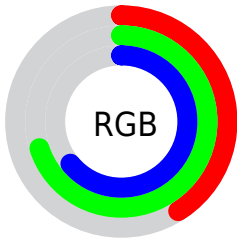

Distribution

- Red (41%)
- Green (70%)
- Blue (64%)