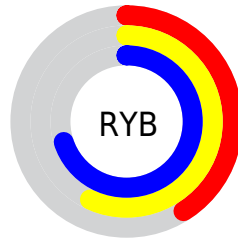

- Red (41%)
- Yellow (57%)
- Blue (70%)