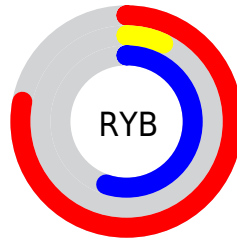

- Red (78%)
- Yellow (7%)
- Blue (55%)