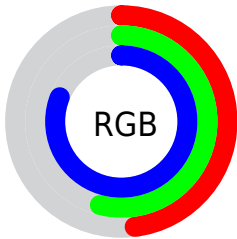

Distribution

- Red (48%)
- Green (54%)
- Blue (81%)