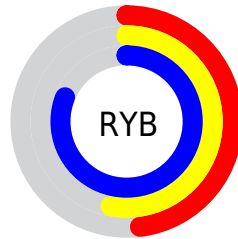

- Red (48%)
- Yellow (53%)
- Blue (81%)