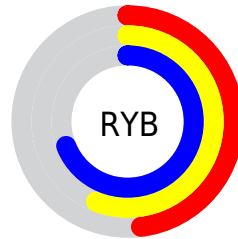

Details

The XYZ color **28.4030, 32.1418, 45.7813** is a light color, and the websafe version is hex **669999**. A complement of this color would be **30.8582, 29.4167, 22.7913**, and the grayscale version is **29.0199, 30.5312, 33.2484**.

A 20% lighter version of the original color is **56.7435, 63.2664, 85.5649**, and **11.6102, 13.5329, 20.7391** is the 20% darker color. If you saturate the color by 10%, you get **25.1596, 29.0622, 45.3584**, and if you desaturate by 10%, it is **32.1453, 35.5460, 46.2417**.

Distribution

Red (48%)

Green (62%)

Blue (69%)

Red (48%)

Yellow (56%)

Blue (69%)

Cyan (30%)

Magenta (10%)

Yellow (0%)

Black (31%)

Cyan (52%)

Magenta (38%)

Yellow (31%)

Brightness & Saturation Gradients

These gradients show how the XYZ color 28.4030, 32.1418, 45.7813 changes by changing the brightness by 10 percent. The first figure shows a shift by +10% for each color and the second figure -10%.