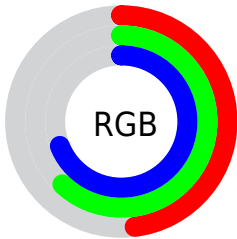

Distribution

Red (48%)

Green (62%)

Blue (69%)