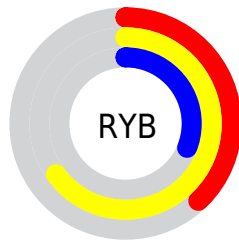

- Red (38%)
- Yellow (65%)
- Blue (31%)