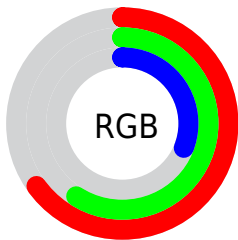

Distribution

- Red (65%)
- Green (59%)
- Blue (31%)