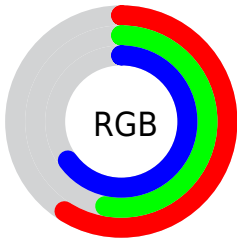

Distribution

Red (59%)

Green (53%)

Blue (65%)