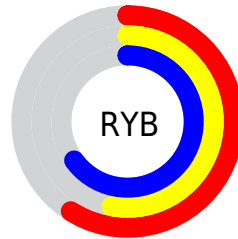

Details

The XYZ color **28.4015, 26.6973, 40.2154** is a light color, and the websafe version is hex **9999CC**. A complement of this color would be **30.9554, 35.9668, 28.2338**, and the grayscale version is **26.2370, 27.6033, 30.0600**.

A 20% lighter version of the original color is **56.3449, 54.2195, 76.6030**, and **11.5985, 10.4441, 17.6243** is the 20% darker color. If you saturate the color by 10%, you get **24.7567, 21.6270, 39.4293**, and if you desaturate by 10%, it is **32.5233, 32.5574, 41.1297**.

Distribution

Red (59%)

Green (53%)

Blue (65%)

Red (59%)

Yellow (53%)

Blue (65%)

Cyan (10%)

Magenta (19%)

Yellow (0%)

Black (35%)

Cyan (41%)

Magenta (47%)

Yellow (35%)

Brightness & Saturation Gradients

These gradients show how the XYZ color 28.4015, 26.6973, 40.2154 changes by changing the brightness by 10 percent. The first figure shows a shift by +10% for each color and the second figure -10%.