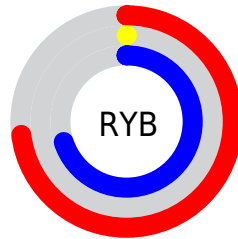

- Red (73%)
- Yellow (0%)
- Blue (70%)