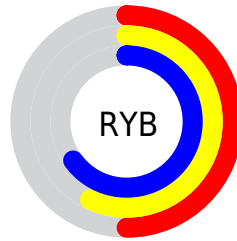

- Red (50%)
- Yellow (57%)
- Blue (65%)