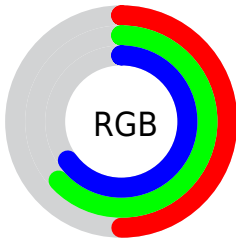

Distribution

- Red (50%)
- Green (63%)
- Blue (65%)