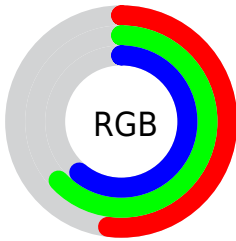

Distribution

Red (52%)

Green (63%)

Blue (61%)