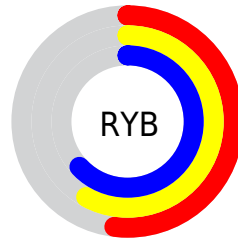

Details

The XYZ color **28.4185, 32.8766, 36.3005** is a light color, and the websafe version is hex **669999**. A complement of this color would be **27.6741, 26.1880, 27.6424**, and the grayscale version is **29.8673, 31.4228, 34.2194**.

A 20% lighter version of the original color is **56.4384, 64.2040, 70.3908**, and **11.5857, 13.7962, 15.4169** is the 20% darker color. If you saturate the color by 10%, you get **25.8284, 31.5701, 34.9235**, and if you desaturate by 10%, it is **31.4059, 34.3891, 37.7276**.

Distribution

Red (52%)

Green (63%)

Blue (61%)

Red (52%)

Yellow (58%)

Blue (63%)

Cyan (17%)