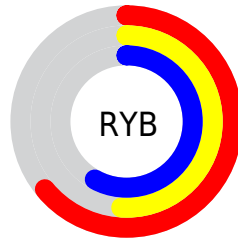

- Red (64%)
- Yellow (51%)
- Blue (58%)