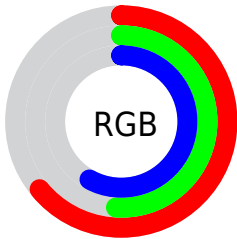

Distribution

- Red (64%)
- Green (51%)
- Blue (58%)