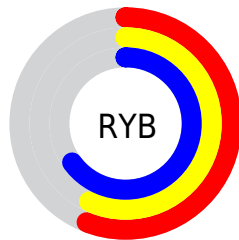

- Red (56%)
- Yellow (57%)
- Blue (65%)