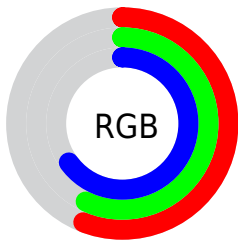

Distribution

- Red (56%)
- Green (57%)
- Blue (65%)