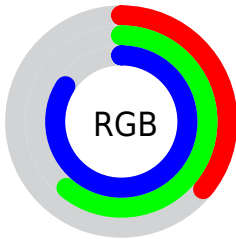

Distribution

Red (36%)

Green (61%)

Blue (84%)