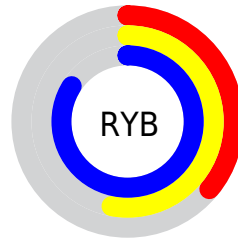

Details

The XYZ color **28.4397, 30.9073, 68.0851** is a light color, and the websafe version is hex **6699CC**. The color can be described as light muted azure. A complement of this color would be **40.5709, 36.8833, 15.1074**, and the grayscale version is **26.1813, 27.5447, 29.9962**.

A 20% lighter version of the original color is **53.6743, 59.7972, 103.3208**, and **11.6188, 12.7658, 34.6526** is the 20% darker color. If you saturate the color by 10%, you get **24.9599, 26.6847, 67.4541**, and if you desaturate by 10%, it is **32.6684, 35.7294, 68.7936**.

Distribution

Red (36%)

Green (61%)

Blue (84%)

Red (36%)

Yellow (53%)

Blue (84%)

Cyan (57%)