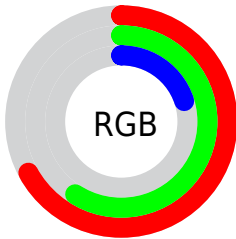

Distribution

- Red (67%)
- Green (59%)
- Blue (20%)