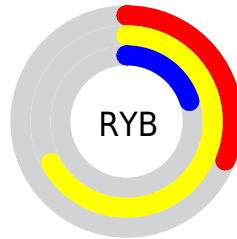

- Red (31%)
- Yellow (67%)
- Blue (20%)