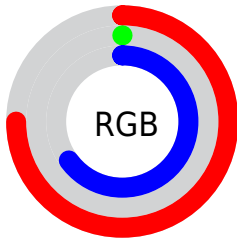

Distribution

- Red (75%)
- Green (0%)
- Blue (65%)