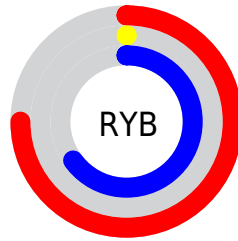

- Red (75%)
- Yellow (0%)
- Blue (65%)