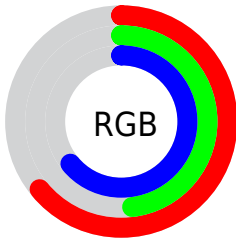

Distribution

- Red (64%)
- Green (48%)
- Blue (64%)