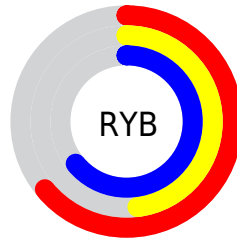

- Red (64%)
- Yellow (48%)
- Blue (64%)