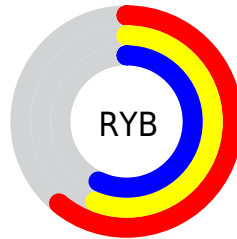

- Red (61%)
- Yellow (56%)
- Blue (57%)