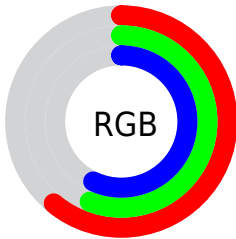

Distribution

- Red (61%)
- Green (56%)
- Blue (57%)