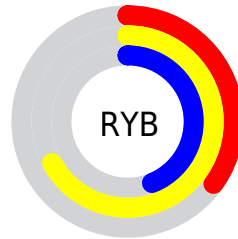

# Details

The XYZ color **28.6211, 36.1599, 15.1439** is a dark color, and the websafe version is hex **999933**. A complement of this color would be **17.8183, 13.7643, 40.2478**, and the grayscale version is **31.2406, 32.8676, 35.7928**.

A 20% lighter version of the original color is **56.7074, 69.0422, 35.9289**, and **11.7164, 15.7866, 4.5274** is the 20% darker color. If you saturate the color by 10%, you get **27.1156, 35.4596, 11.7015**, and if you desaturate by 10%, it is **30.3327, 36.9494, 19.4715**.

# Distribution

Red (58%)

Green (67%)

Blue (35%)

Red (35%)

Yellow (67%)

Blue (44%)

Cyan (13%)