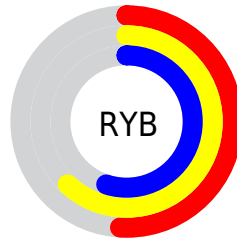

- Red (51%)
- Yellow (62%)
- Blue (55%)