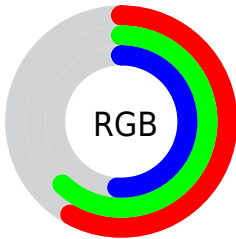

Distribution

- Red (58%)
- Green (62%)
- Blue (51%)