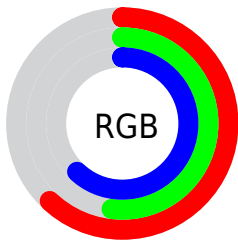

Distribution

- Red (62%)
- Green (52%)
- Blue (62%)