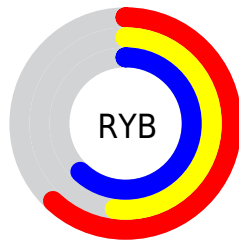

- Red (62%)
- Yellow (52%)
- Blue (62%)