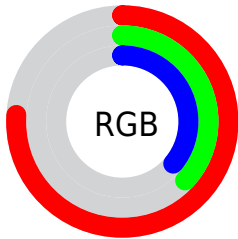

Distribution

- Red (76%)
- Green (37%)
- Blue (36%)