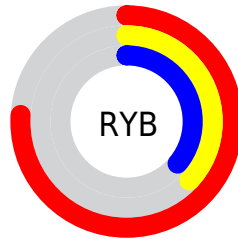

- Red (76%)
- Yellow (37%)
- Blue (36%)