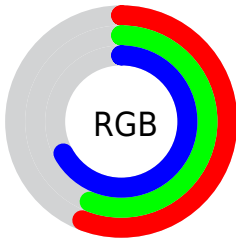

Distribution

Red (56%)

Green (56%)

Blue (67%)