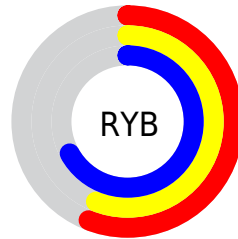

Details

The XYZ color **28.4242, 28.3743, 43.0084** is a dark color, and the websafe version is hex **9999CC**. A complement of this color would be **36.4588, 39.8493, 31.3620**, and the grayscale version is **27.2773, 28.6978, 31.2519**.

A 20% lighter version of the original color is **56.5963, 57.2143, 80.7336**, and **11.6189, 11.4089, 19.3591** is the 20% darker color. If you saturate the color by 10%, you get **23.3842, 22.3421, 42.1102**, and if you desaturate by 10%, it is **34.2912, 35.3834, 44.0525**.

Distribution

Red (56%)

Green (56%)

Blue (67%)

Red (56%)

Yellow (56%)

Blue (67%)

Cyan (17%)