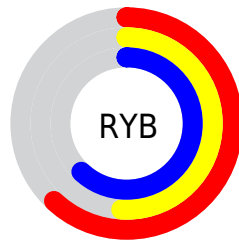

- Red (62%)
- Yellow (51%)
- Blue (62%)