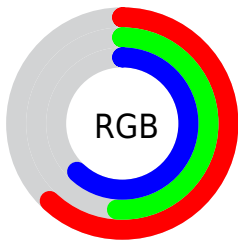

Distribution

- Red (62%)
- Green (51%)
- Blue (62%)