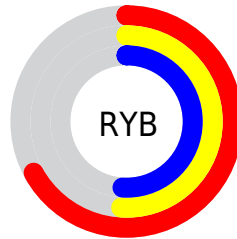

- Red (67%)
- Yellow (51%)
- Blue (51%)