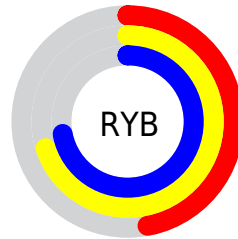

- Red (47%)
- Yellow (70%)
- Blue (72%)