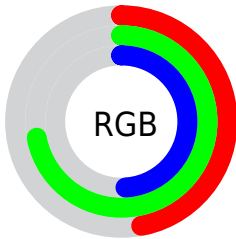

Distribution

- Red (47%)
- Green (72%)
- Blue (49%)