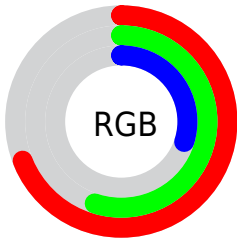

Distribution

- Red (69%)
- Green (55%)
- Blue (30%)