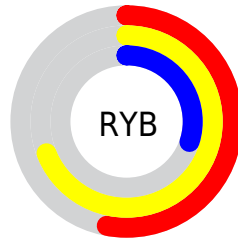

- Red (53%)
- Yellow (69%)
- Blue (30%)