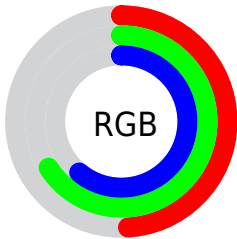

Distribution

- Red (49%)
- Green (66%)
- Blue (61%)