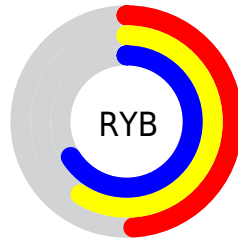

- Red (49%)
- Yellow (59%)
- Blue (66%)