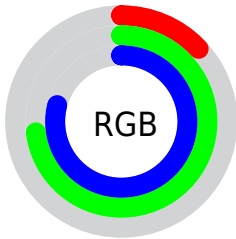

Distribution

- Red (13%)
- Green (73%)
- Blue (79%)