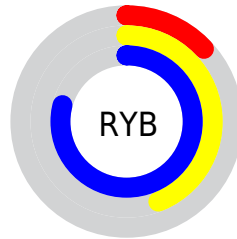

- Red (13%)
- Yellow (44%)
- Blue (79%)