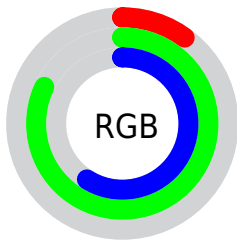

Distribution

- Red (10%)
- Green (82%)
- Blue (59%)