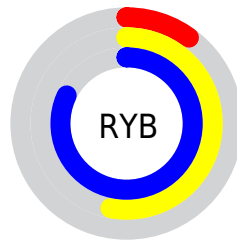

- Red (10%)
- Yellow (53%)
- Blue (82%)