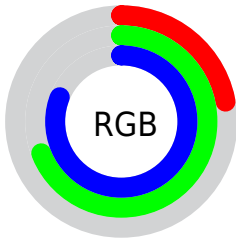

Distribution

- Red (22%)
- Green (69%)
- Blue (81%)