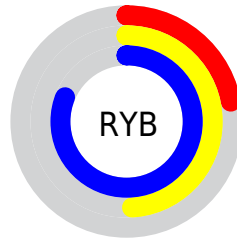

- Red (22%)
- Yellow (49%)
- Blue (81%)