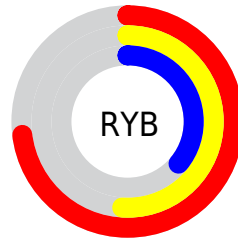

Details

The XYZ color **28.5802, 24.2983, 13.5396** is a dark color, and the websafe version is hex **996633**. A complement of this color would be **25.6686, 30.6246, 50.4570**, and the grayscale version is **23.3802, 24.5978, 26.7870**.

A 20% lighter version of the original color is **56.7487, 50.5734, 33.1562**, and **11.7366, 9.2447, 3.7506** is the 20% darker color. If you saturate the color by 10%, you get **26.3872, 21.0689, 9.2434**, and if you desaturate by 10%, it is **31.1932, 28.0505, 18.9542**.

Distribution

Red (73%)

Green (47%)

Blue (36%)

Red (73%)

Yellow (51%)

Blue (36%)

Cyan (0%)