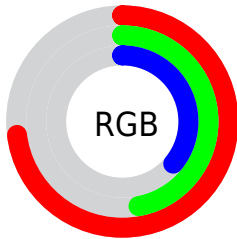

Distribution

Red (73%)

Green (47%)

Blue (36%)