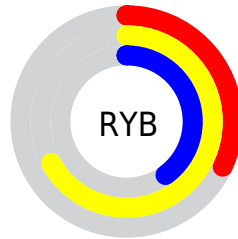

- Red (32%)
- Yellow (67%)
- Blue (40%)