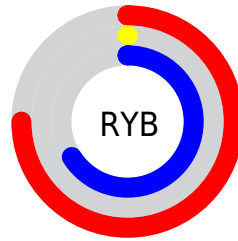

- Red (75%)
- Yellow (0%)
- Blue (66%)