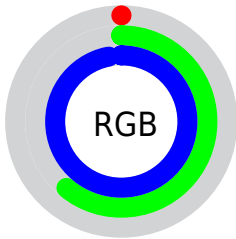

Distribution

- Red (0%)
- Green (61%)
- Blue (97%)