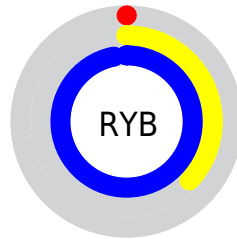

- Red (0%)
- Yellow (37%)
- Blue (97%)