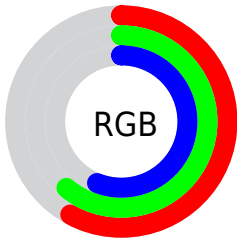

Distribution

Red (58%)

Green (61%)

Blue (56%)