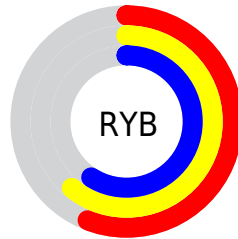

Details

The XYZ color **28.7119, 31.6289, 30.5783** is a dark color, and the websafe version is hex **999999**. A complement of this color would be **28.5026, 28.5916, 35.0285**, and the grayscale version is **29.5361, 31.0742, 33.8398**.

A 20% lighter version of the original color is **56.9659, 62.0497, 61.7977**, and **11.7500, 13.1777, 12.2802** is the 20% darker color. If you saturate the color by 10%, you get **25.8473, 30.2795, 24.7325**, and if you desaturate by 10%, it is **31.9070, 33.1318, 37.2879**.

Distribution

Red (58%)

Green (61%)

Blue (56%)

Red (56%)

Yellow (61%)

Blue (59%)

Cyan (5%)